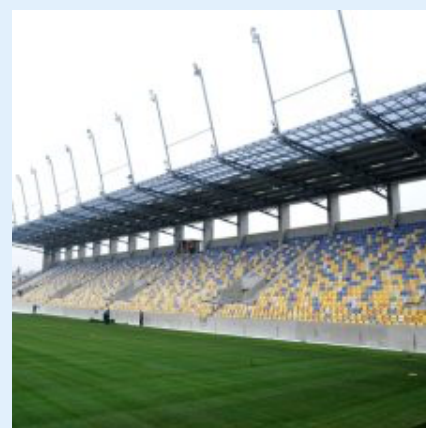

arena

entry control system for stadiums

From our references

arena

from our references

DAC 1904 Dunaiská Streda

MFK Ružomberok

FK Senica