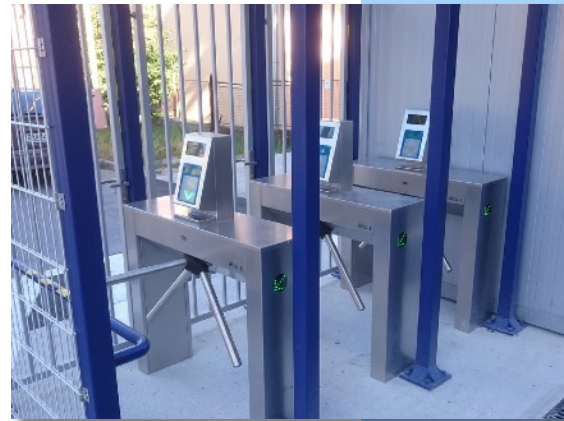

arena

entry control system for stadiums

From our references

arena

from our references

DAC 1904 Dunaiská Streda

MFK Ružomberok

FK Senica